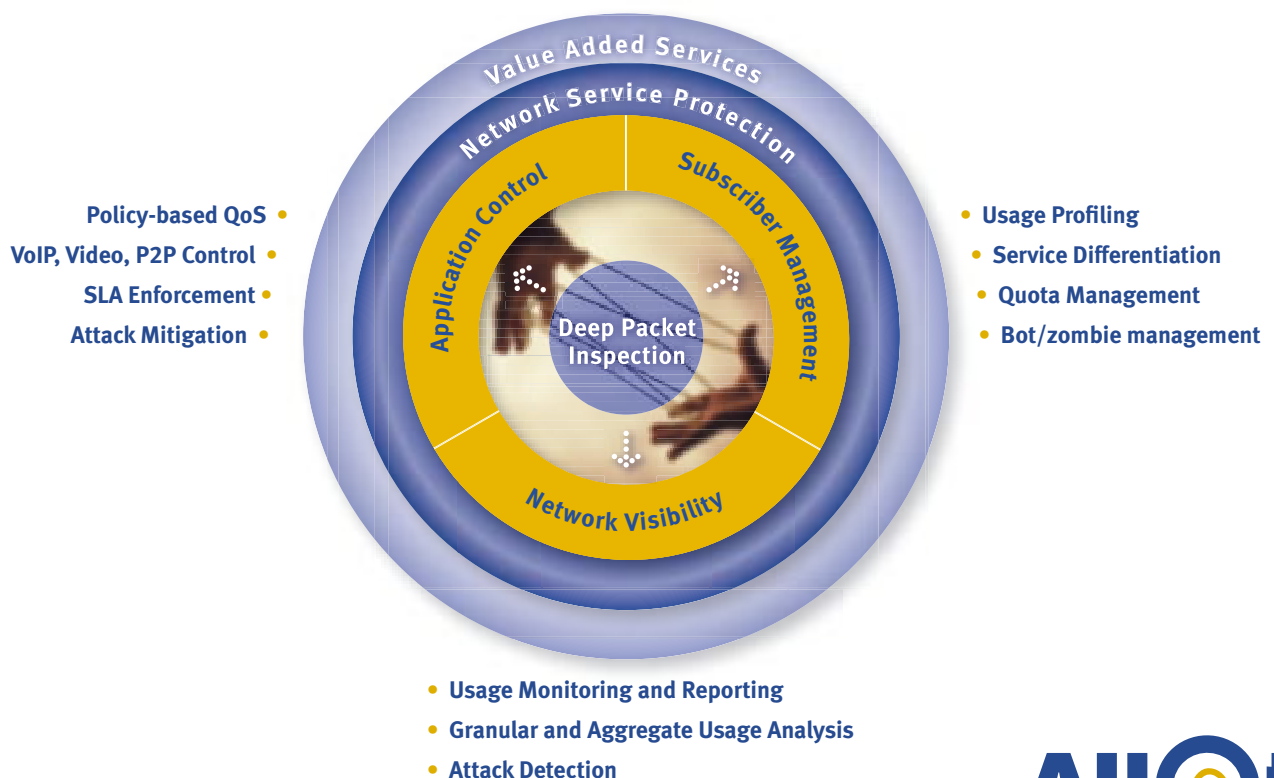

Sales

The company sells and markets its products through a dedicated sales force and worldwide OEM and distribution channels supported by technical support personnel in each region.

Customer Support

Worldwide coverage 24/7

Value Proposition

Intelligent IP Service Optimization

Product Portfolio

Allot Service Gateway, Omega Series

Built to AdvancedTCA® standards and based on Allot's leading deep packet inspection (DPI) technology, Allot Service Gateway allows broadband service providers to inspect, monitor and control network traffic on multiple 10-Gigabit Ethernet links and to deploy revenue-generating DPI-based services in one integrated platform.

NetEnforcer Bandwidth Management Devices

Allot NetEnforcer devices inspect, monitor and control network traffic per application and per subscriber, enabling intelligent optimization of broadband and WAN services.

*Requires Allot Subscriber Management Platform

NetXplorer Management System

Allot NetXplorer is the management umbrella for Allot products, providing dynamic centralized reporting, provisioning, alerting and policy-based QoS control of all network traffic.